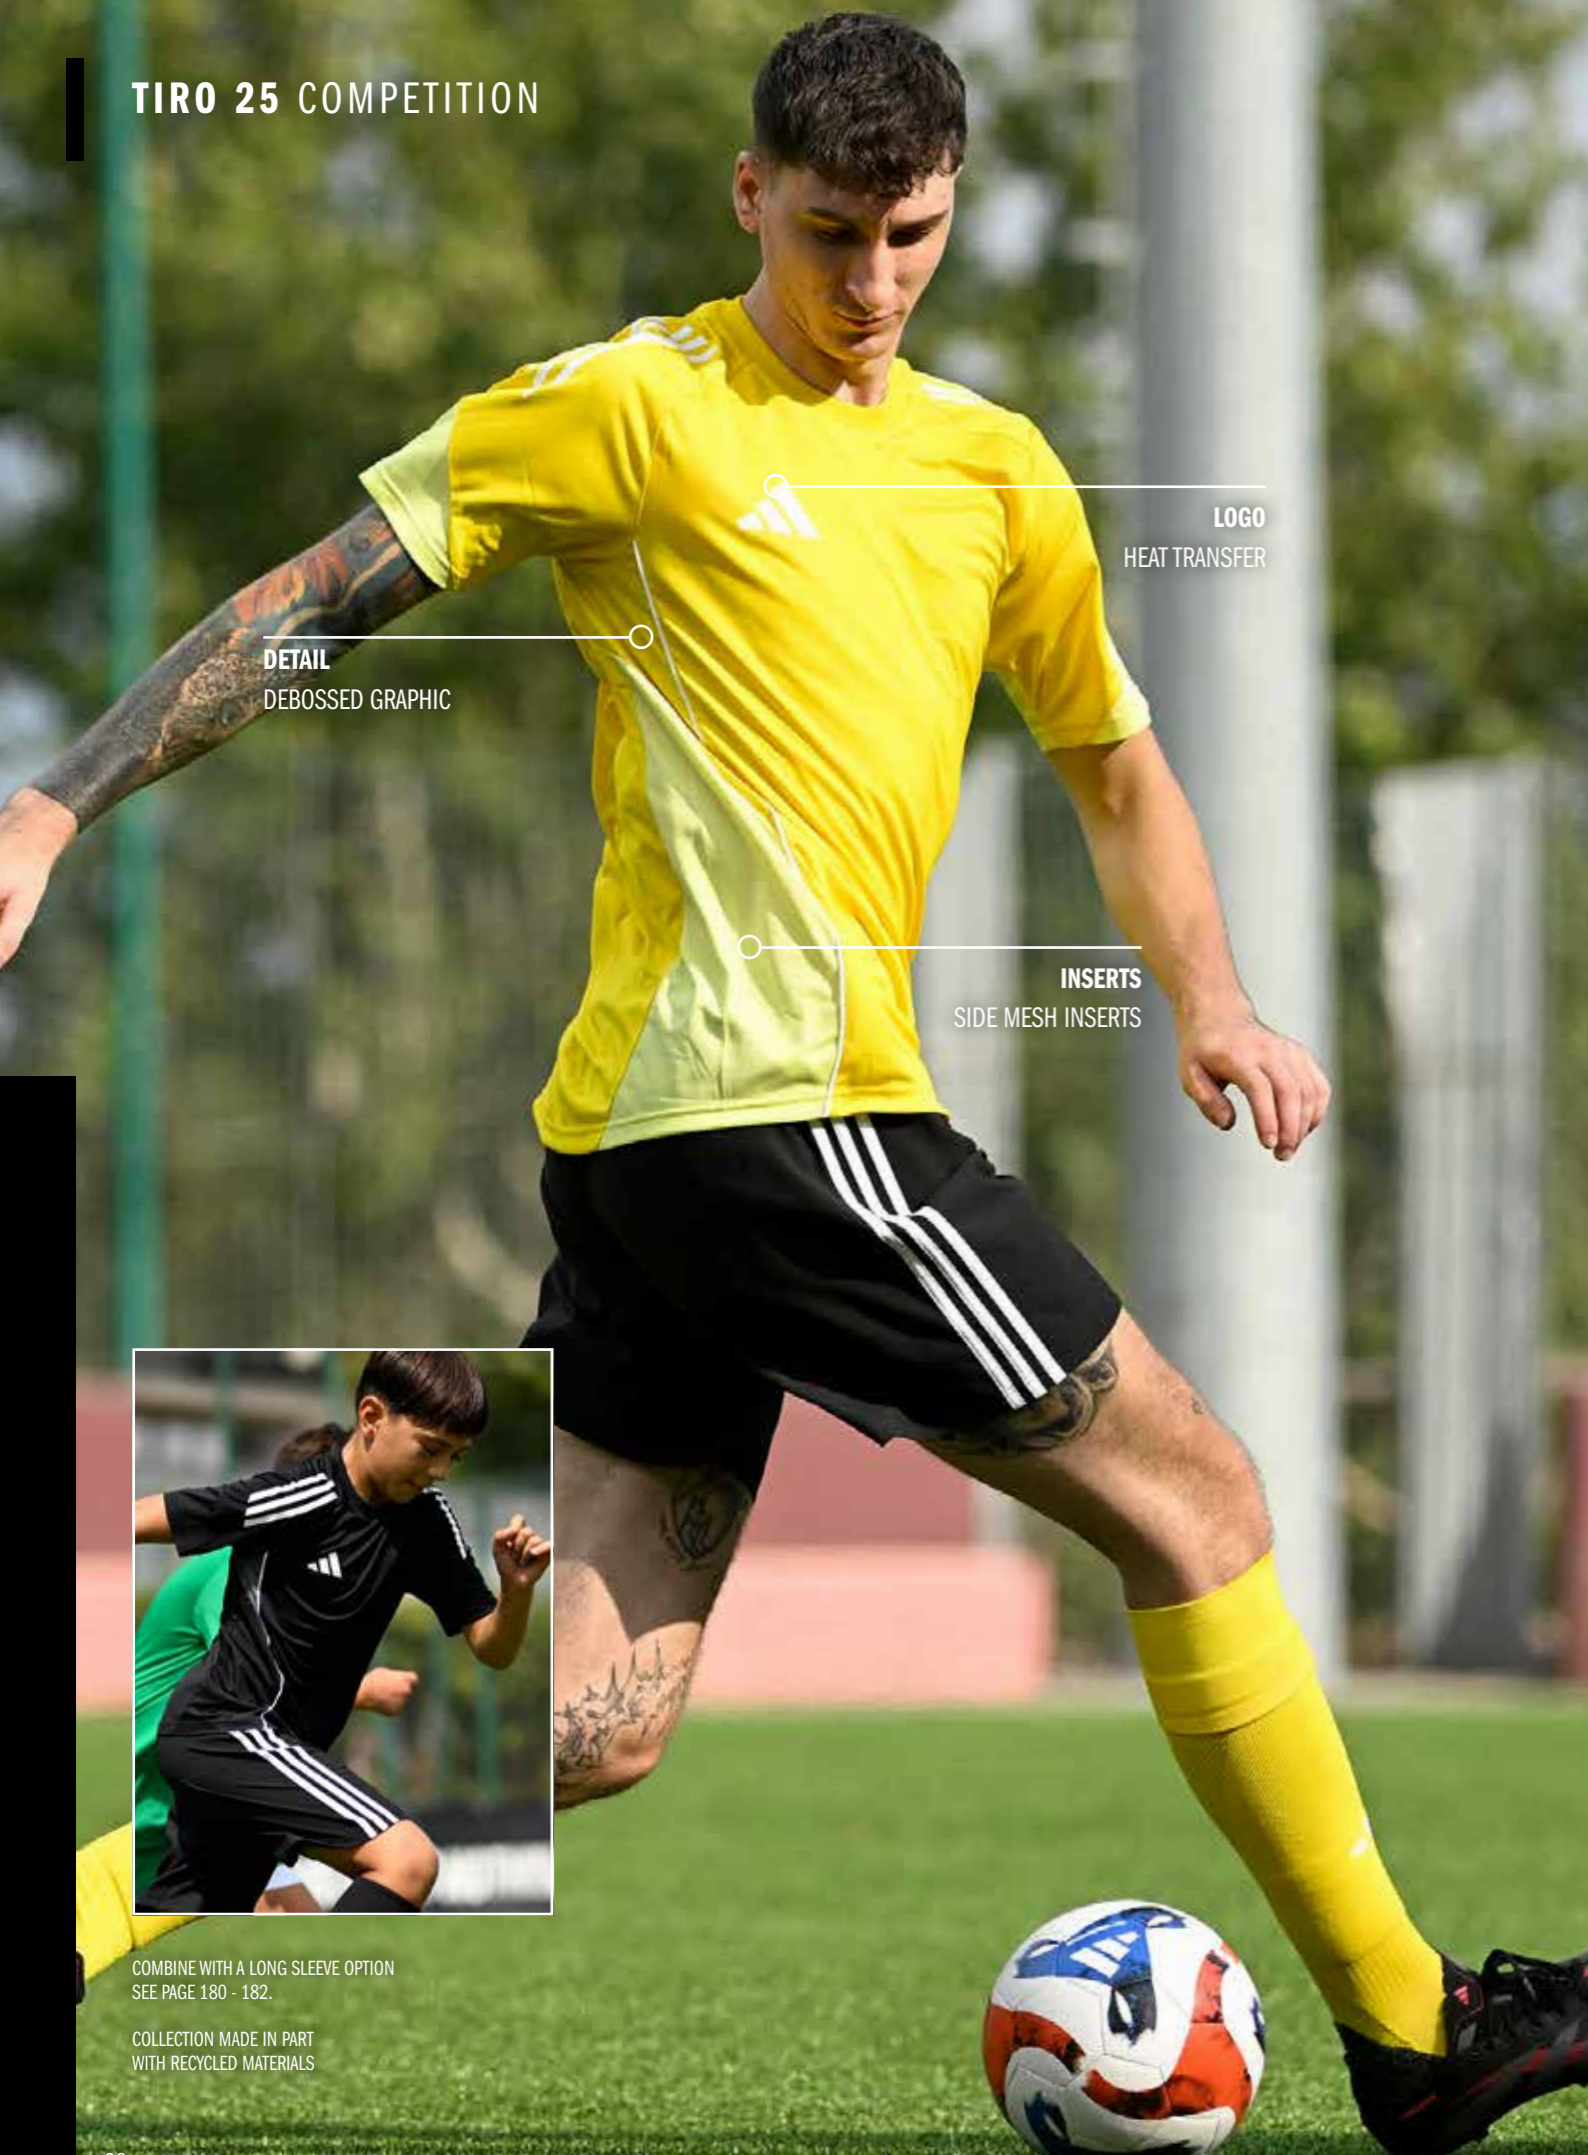

TIRO 25 COMPETITION

TIRO 25 COMPETITION

LOGO
HEAT TRANSFER

DETAIL
DEBOSSED GRAPHIC

INSERTS
SIDE MESH INSERTS