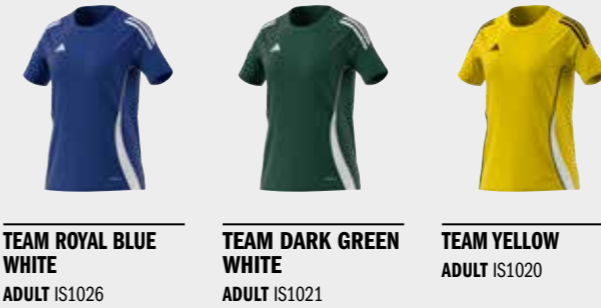

BLACK
WHITE
ADULT IJ7665

TEAM NAVY BLUE 2
WHITE
ADULT IS1002

BLACK
WHITE
ADULT IJ7675

TEAM NAVY BLUE 2
WHITE
ADULT IS1022

TEAM POWER RED 2
WHITE
ADULT IS1023

TEAM ROYAL BLUE
WHITE
ADULT IS1026

TEAM DARK GREEN
WHITE
ADULT IS1021