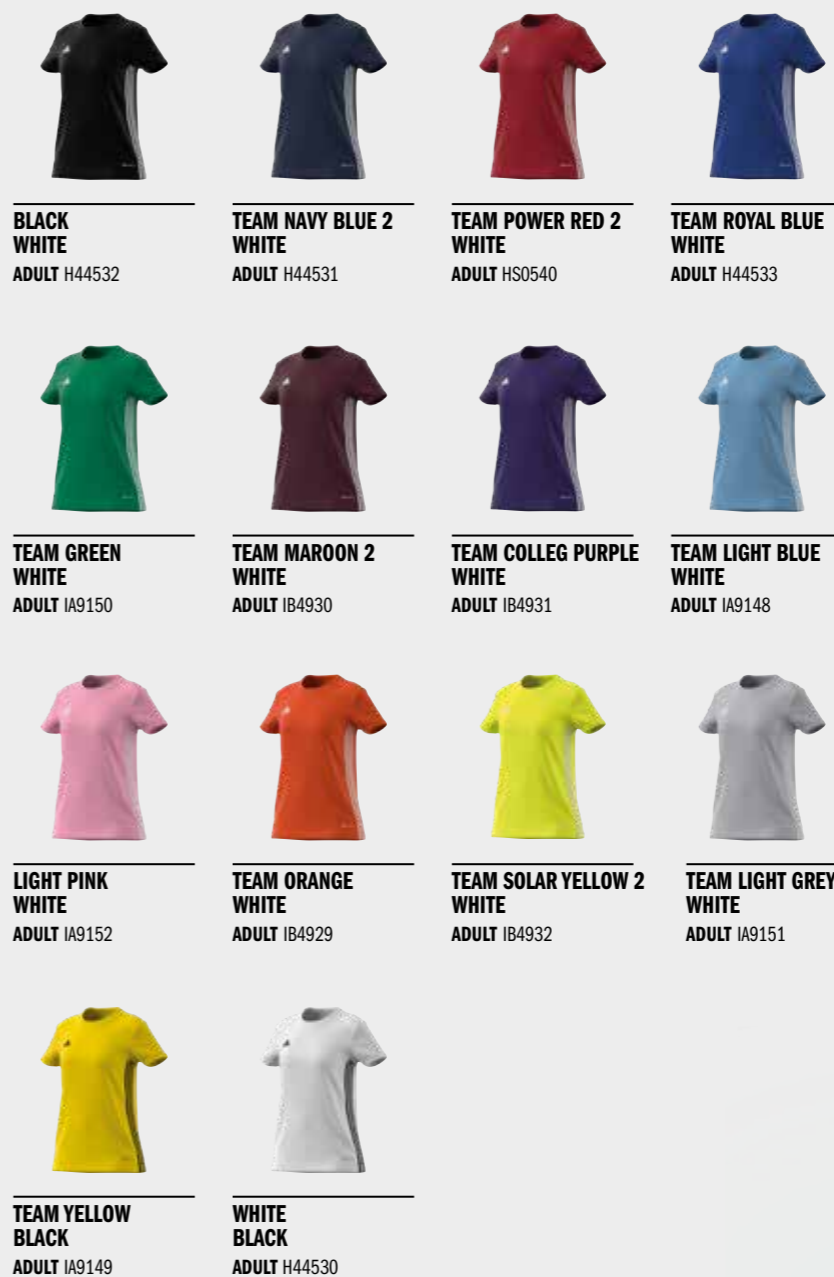

MATCHES BEST WITH **SQUADRA 25 SHORTS** - SEE PAGE 70, OR **TIRO 24 SHORTS** - SEE PAGE 67.