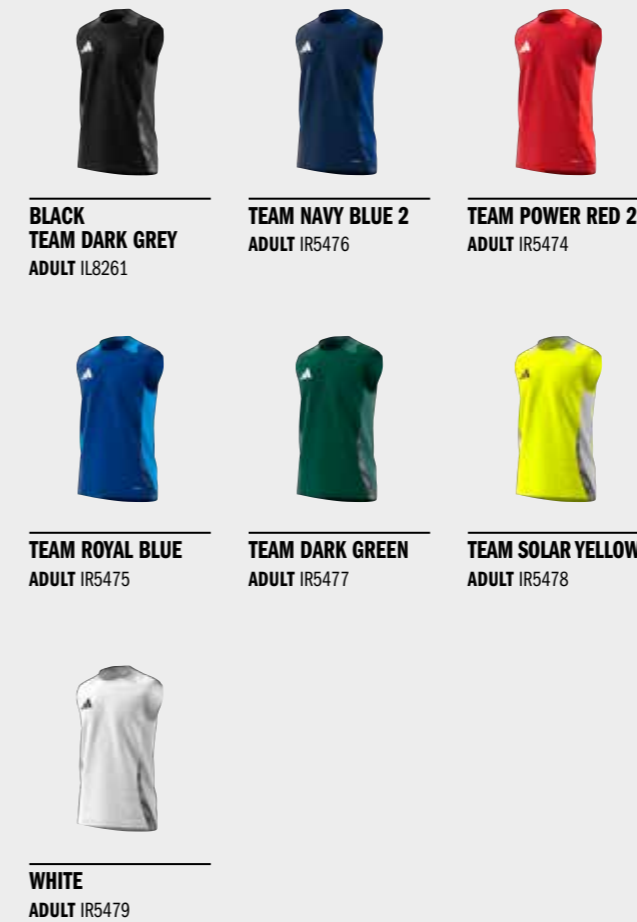

BLACK TEAM DARK GREY
ADULT IL8261

TEAM NAVY BLUE 2
ADULT IR5476

TEAM POWER RED 2
ADULT IR5474

TEAM ROYAL BLUE
ADULT IR5475

TEAM DARK GREEN
ADULT IR5477

TEAM SOLAR YELLOW 2
ADULT IR5478

WHITE
ADULT IR5479