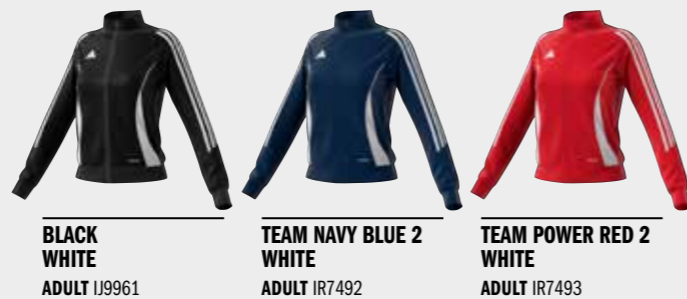

LIFECYCLE → FEB 2027 > UPDATED!

ZIPPER

ZIPPER

TRAINING SHORT

ADULT 25 € / 23 £

TIRO24 TRSHOW

FIT REGULAR
TECHNOLOGY AEROREADY
MATERIAL 100% RECYCLED POLYESTER
ADULT SIZES 2XS, XS, S, M, L, XL, 2XL

LIFECYCLE → FEB 2027 > UPDATED!