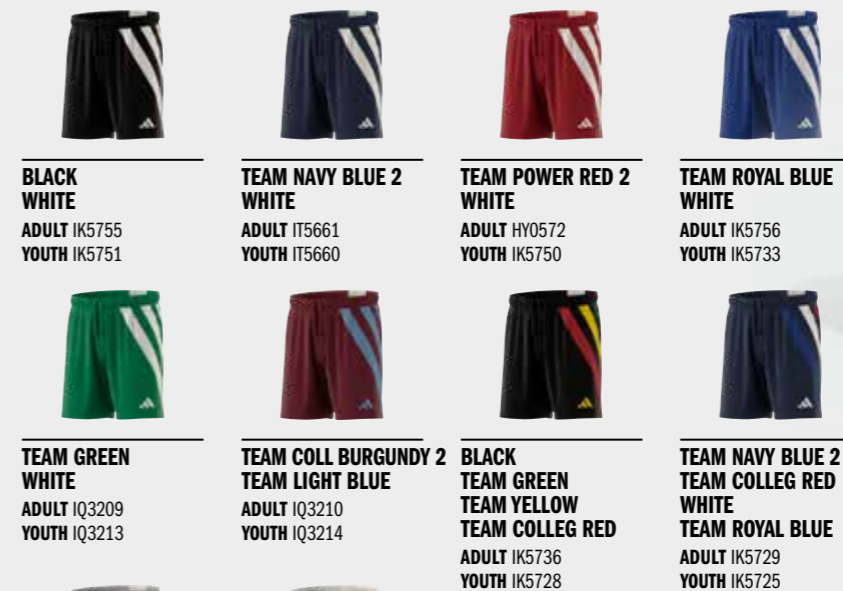

MATCHES BEST WITH FORTORE 23 SHORTS

SHORT ADULT 25 € / 23 £
YOUTH 20 € / 13 £
FORTORE23 SHO

FIT REGULAR
TECHNOLOGY AEROREADY
MATERIAL 100% RECYCLED POLYESTER
ADULT SIZES XS, S, M, L, XL, 2XL, 3XL
YOUTH SIZES 5-6Y, 7-8Y, 9-10Y, 11-12Y, 13-14Y, 15-16Y

LIFECYCLE FEB 2027

MATCHWEAR

TRAININGWEAR

ACCESSORIES & HARDWARE

FURTHER INFORMATION