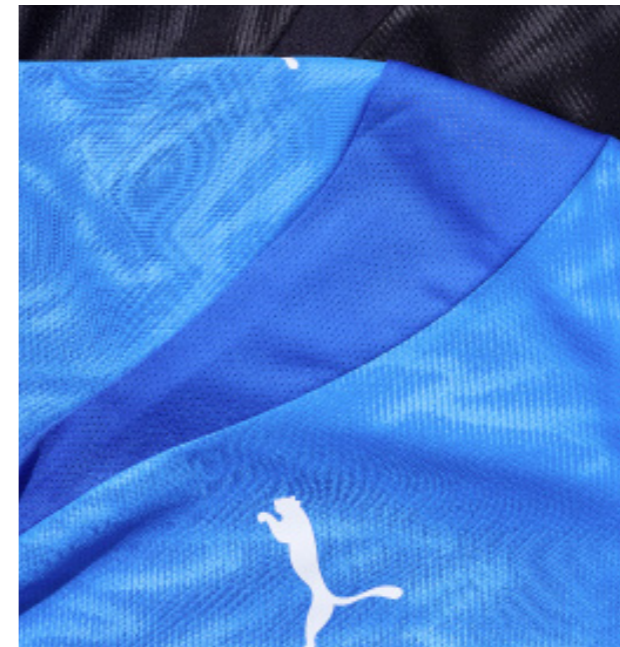

TECH PAGE TEAMCUP

RE:FIBRE

As part of the RE:FIBRE program, this garment is made of at least 95% recycled material from textile waste and other used materials