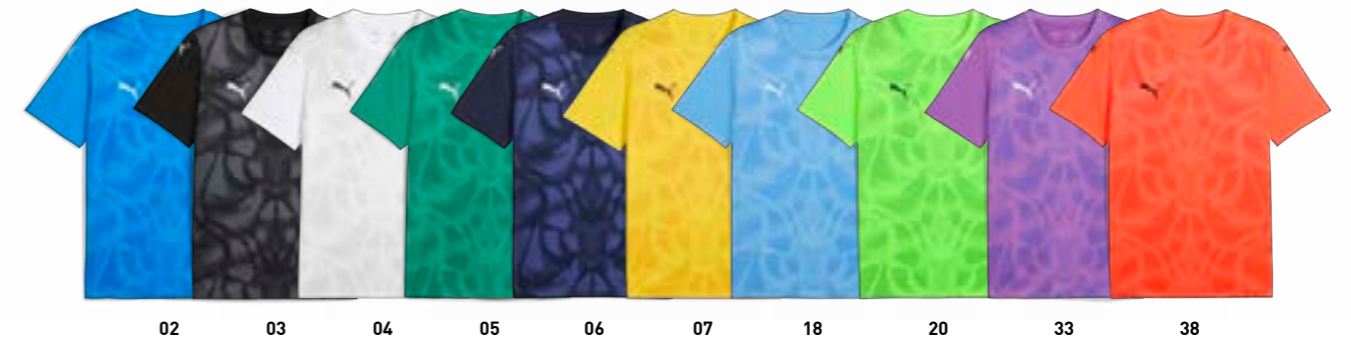

706280 teamULTIMATE Jersey RE:FIBRE **2026**
S-3XL **£30.00**

706282 teamULTIMATE Jersey Jr
13/14 **£27.60**

5/6-11/12Yrs **£23.00**

Slim Fit • dryCELL
Main Material: 100% Recycled Polyester
Recycled lightweight fabric; Crew neck; PUMA Cat Logo on right chest and on both sleeves; All-over graphic on front; RE:FIBRE

01 PUMA Red-PUMA White • **02** Electro Royal-PUMA White • **03** PUMA Black-PUMA White • **04** PUMA White-PUMA Black • **05** Sport Green-PUMA White • **06** PUMA Navy-PUMA White • **07** Faster Yellow-PUMA Black • **18** Team Light Blue-PUMA White • **20** Green Glare-PUMA Black • **33** Purple Glimmer-PUMA White • **38** Neon Sun-PUMA Black

705752 teamGOAL Shorts **2027**
S-3XL **£18.00**

705753 teamGOAL Shorts Jr
13/14 **£16.80**

5/6-11/12Yrs **£14.00**

Regular Fit • dryCELL
Main Material: 100% Recycled Polyester
Mesh inserts on side panel; Elastic waistband with internal drawcord for comfortable fit; PUMA Cat Logo on left leg

01 PUMA Red-PUMA White • **02** Electric Blue Lemonade-PUMA White • **03** PUMA Black-PUMA White • **04** PUMA White-PUMA Black • **05** Sport Green-PUMA White • **06** PUMA Navy-PUMA White • **07** Faster Yellow-PUMA Black • **18** Team Light Blue-PUMA White • **20** Green Glare-PUMA Black • **33** Purple

703441 teamLIGA Socks Core **2025**
1-5 **£9.00**

Main Material: 78% Polyester, 18% Cotton, 4% Elastane
Cotton heel and toe; Ankle brace for additional support; Knitted PUMA Cat Logo

01 PUMA Red-PUMA White • **02** Electric Blue Lemonade-PUMA White • **03** PUMA Black-PUMA White • **04** PUMA White-PUMA Black • **05** Pepper Green-PUMA White • **06** Peacoat-PUMA White • **07** Cyber Yellow-PUMA Black • **50** Team Light Blue-PUMA White • **64** Green Glare-PUMA Black • **63** Purple Glimmer-PUMA White • **62** Neon Sun-PUMA Black