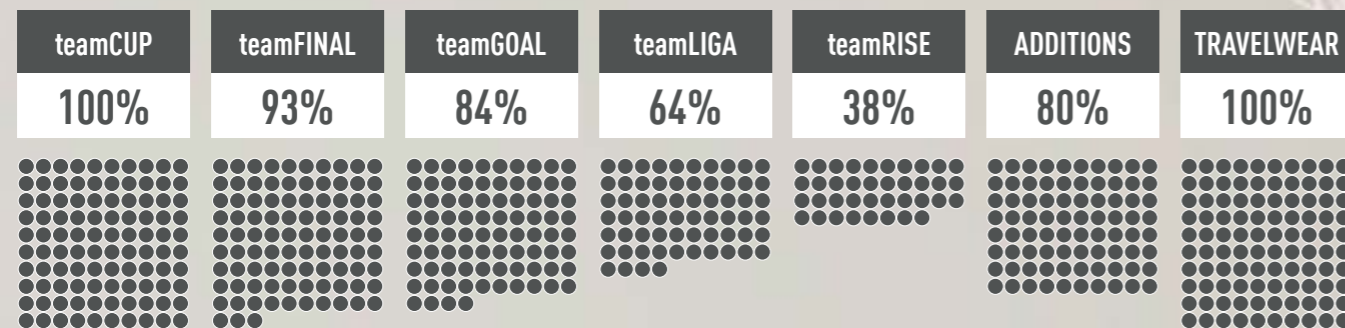

RECYCLED CONTENT IS OUR FOCUS.

WE ARE FULLY COMMITTED TO SCALING UP ITS USAGE ACROSS ALL OUR RANGES.

As part of our 10FOR25 targets, PUMA has committed to scaling up the usage of recycled polyester to 75% by 2025. Using recycled polyester at scale is our first step towards a more circular business model.

Percentage of our teamwear styles with at least 20% recycled content in 2025.*

+50%

of our 2025 teamwear apparels are developed to be made of 100% recycled content (excluding trims and decorations).*

100%

of our 2025 accessories bags are developed to be made of at least 50% recycled content.

of our 2025 packaging bags are made of 100% recycled content.

THE PRINT APPLICATION INSTRUCTION IS NOW ACCESSIBLE DIRECTLY IN THE CATALOGUE VIA THIS QR CODE. BETTER DIGITAL THAN ON PHYSICAL PAPERS.

The **BETTER HEART** highlights any product that contains at least 70% recycled content.

RE:FIBRE

The **RE:FIBRE** logo highlights any product that use polyester textile waste as primary source of material.