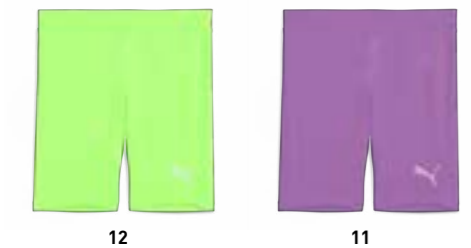

2025

Slim Fit • dryCELL
Main Material: 88% Polyester, 12% Elastane

15 Green Glare • 14 Purple Glimmer

659881 teamLIGA Baselayer Short Tight
S-3XL **£28.00**

2025

Slim Fit • dryCELL
Main Material: 88% Polyester, 12% Elastane
Long-lasting elasticity; PUMA Cat Logo at left leg

12 Green Glare • 11 Purple Glimmer