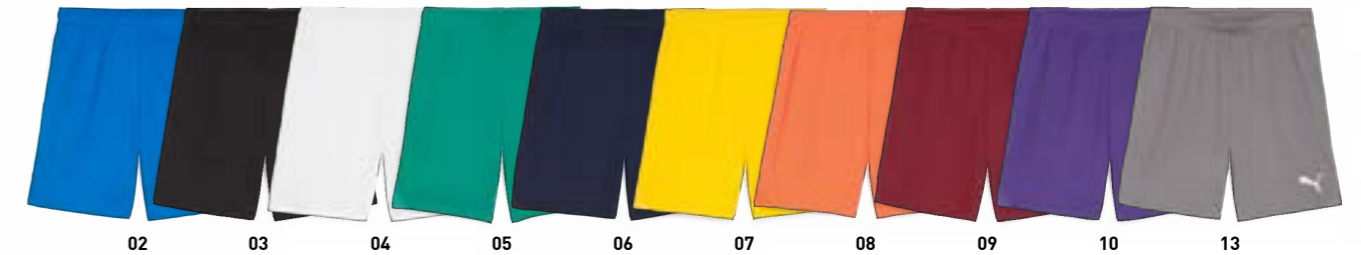

705752 teamGOAL Shorts
S-3XL **£18.00**

705753 teamGOAL Shorts Jr
13/14 **£16.80**

2027

Regular Fit • dryCELL
Main Material: 100% Recycled Polyester

5/6-11/12Yrs **£12.00**

Mesh inserts on side panel; Elastic waistband with internal drawcord for comfortable fit; PUMA Cat Logo on left leg

01 PUMA Red-PUMA White • 02 Electric Blue Lemonade-PUMA White • 03 PUMA Black-PUMA White • 04 PUMA White-PUMA Black • 05 Sport Green-PUMA White • 06 PUMA Navy-PUMA White • 07 Faster Yellow-PUMA Black • 08 Rickie Orange-PUMA White • 09 Team Regal Red-PUMA White • 10 Team Violet-PUMA White • 13 Cast Iron-PUMA White • 18 Team Light Blue-PUMA White • 20 Green Glare-PUMA Black • 23 Fluro Yellow Pes-PUMA Black • 25 Fluro Pink Pes-PUMA Black • 28 PUMA Black-PUMA Gold • 33 Purple Glimmer-PUMA White • 38 Neon Sun-PUMA Black • 60 Fresh Mint-PUMA Black • 61 Sun Stream-PUMA Black