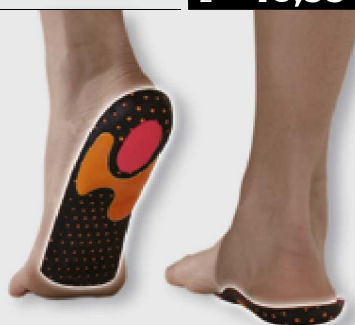

Heel

Control

Size: S - M - L - XL

£ **10,99**

- rubber, EVA
- insole, from heel to midfoot
- specially for sports shoes

No Colour
489112 - 0000