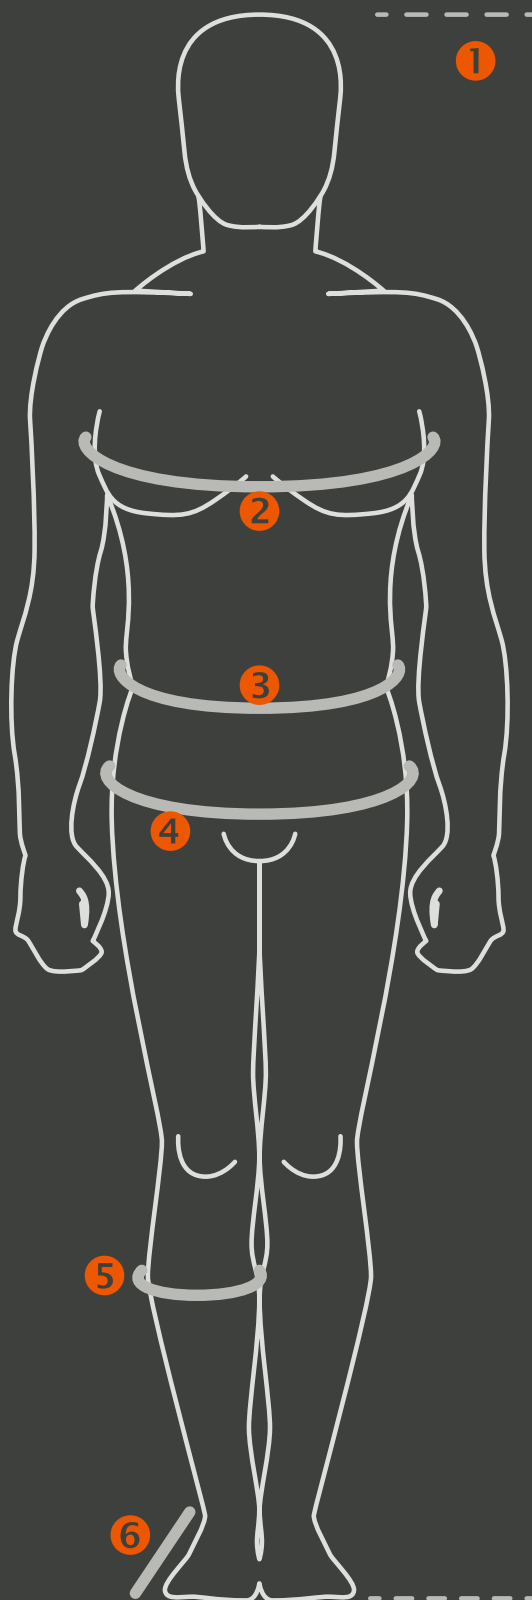

Garment care: Stanno products are made to the highest standards and are subject to strict quality control procedures. Garments however can discolour due to substances such as mud and grass, liniment or oil, and of course perspiration, all of which may not be fully removable by washing. The extent of discolouration can be greatly reduced by following a few simple procedures. Soaking and/or washing of the garment in water and detergent as soon as possible after use can reduce discolouration, using at least the same volume of water as the garment being treated. Always follow detergent manufacturers instructions, especially those intended to tackle heavy stains and avoid products containing bleach. Stanno International cannot accept any liability for discolouration or damage to garments resulting from staining caused by elements foreign to the materials used in manufacture.

All catalogue prices are recommended prices inclusive of VAT. The copying of products, in whatever form that may take, is forbidden without the prior written consent of Stanno International. Stanno International reserves the right to modify product specifications and prices at any given time.

Please note all time lines listed are purely for guidance and we reserve the right to make changes to these. It also applies that in the last year of the stated period, we can no longer guarantee complete size runs.

Size charts

[SIZE CHARTS]