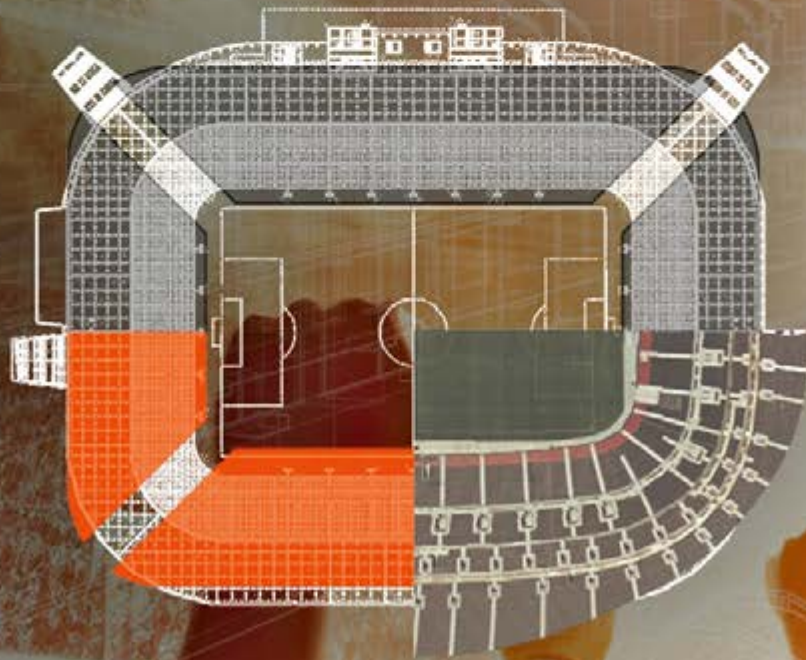

**The Stadium.
Our logo,
Your home.**