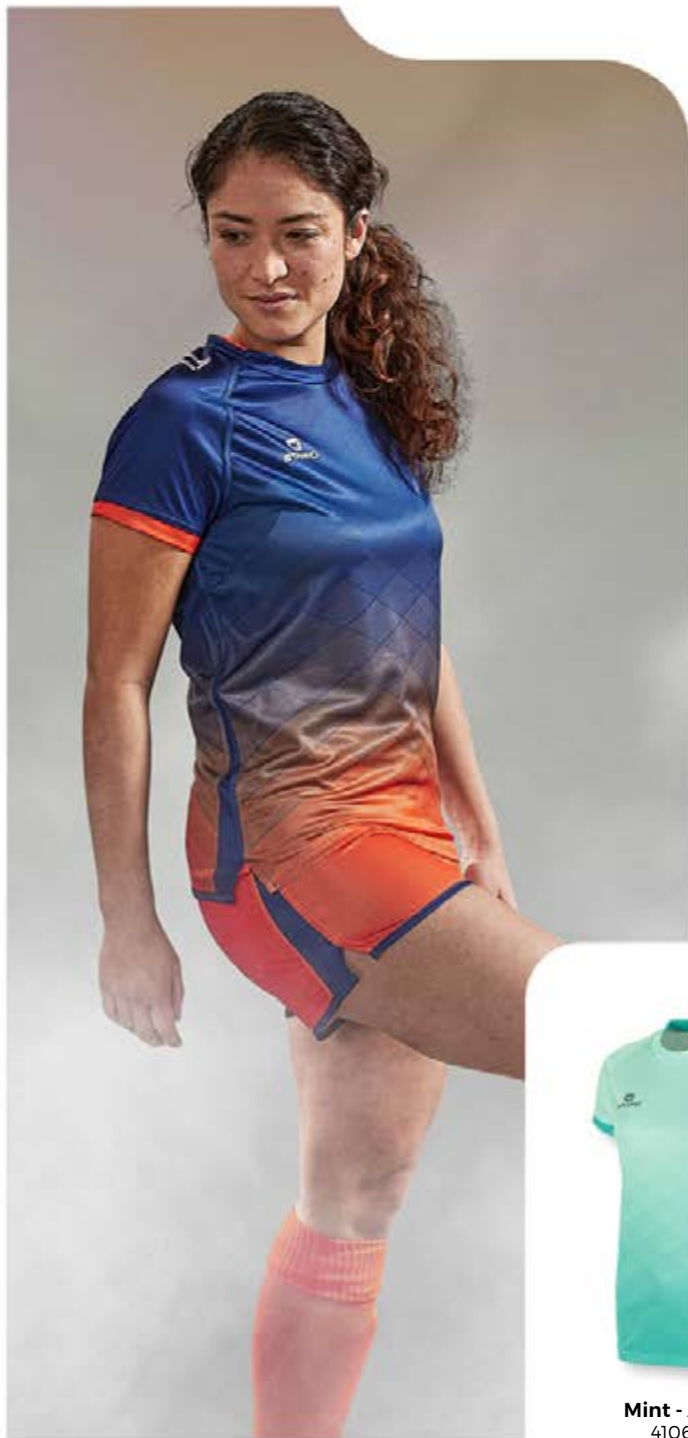

Mint - Anthracite
410606 - 1169

Altius

Shirt Ladies

ART.NR. **410606**

SR: XS - S - M - L - XL

£ **22,99**

- 100% recycled polyester
- ladies fit
- round neck
- moisture regulating
- sublimated design pattern
- double stitched seams
- printed logos
- contrasting mesh panel on the side
- raglan sleeve insert for more freedom of movement

Available to end of stock **2026**