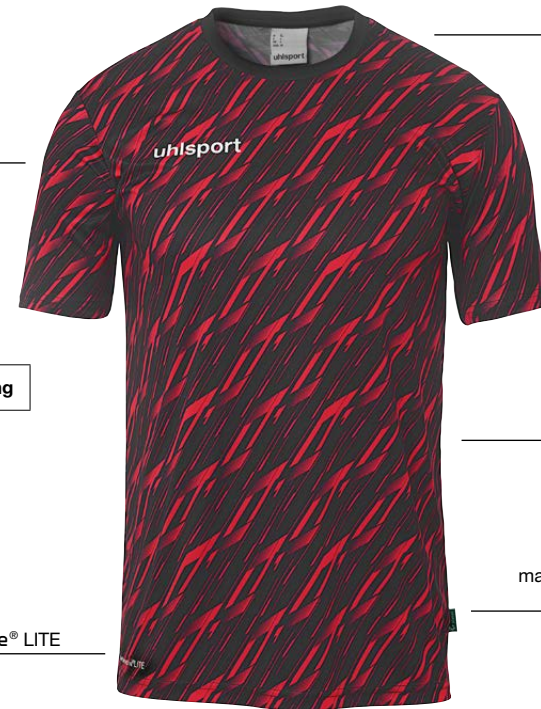

Sublimation printing

smartbreathe® LITE

made from recycled Polyester („FOR THE PLANET“)

08

Round neck

Regular cut

made from recycled Polyester („FOR THE PLANET“)

without liner