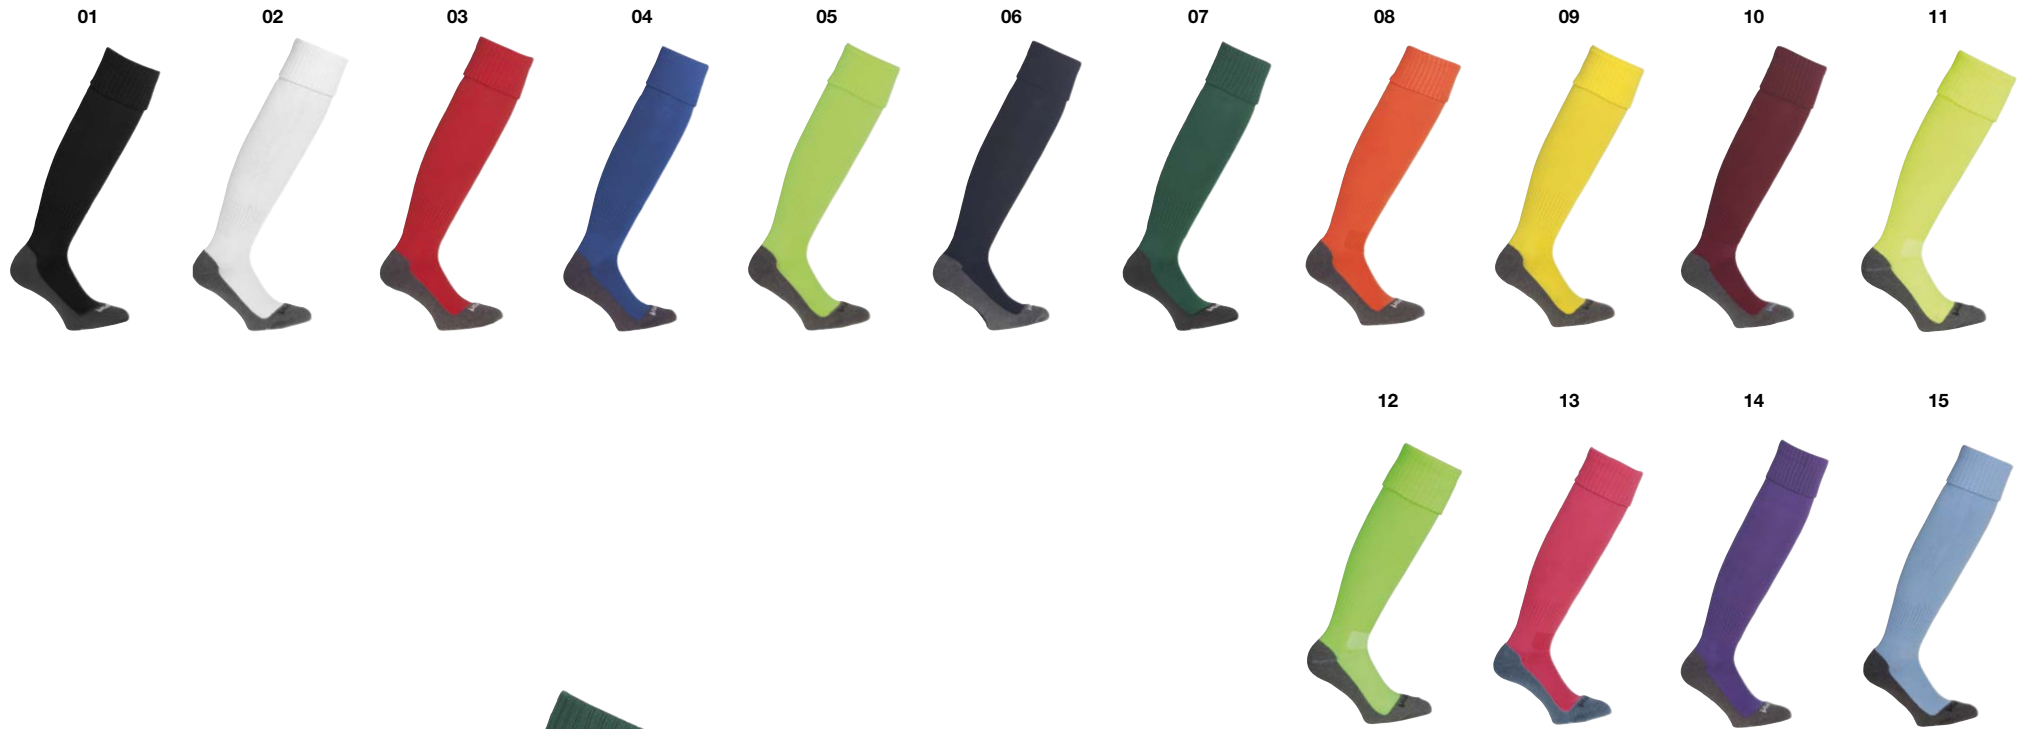

made from recycled materials
 („FOR THE PLANET“)

Ribbing at hem and ankle for
 improved flexibility

Stretchy material for
 optimum fit and easier entry

Cotton foot for comfort
 and breathability

uhlsport-lettering

TEAM PRO ESSENTIAL SOCKS

Art.: 100 3697

Size: 28–32 | 33–36 | 37–40 | 41–44 | 45–47

Material: 65 % polyester (recycled), 28 % cotton (organic),
 5 % polyamid (recycled), 2 % elastane

01 black, 02 white, 03 red, 04 azure blue, 05 green, 06 navy,
 07 lagoon, 08 fluo orange, 09 lime yellow, 10 burgundy,
 11 fluo yellow, 12 fluo green, 13 pink, 14 purple, 15 skyblue