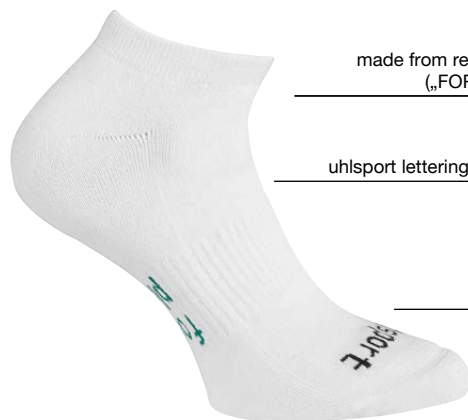

01

made from recycled materials
(„FOR THE PLANET“)

uhlsport lettering

Sock with padded sole and
flex zones

SNEAKER SOCKS

Art.: 100 3698

Size: 36-40 | 41-45 | 46-50

Material: 78% cotton (organic), 19% polyester (recycled),
3% elastane

01 white