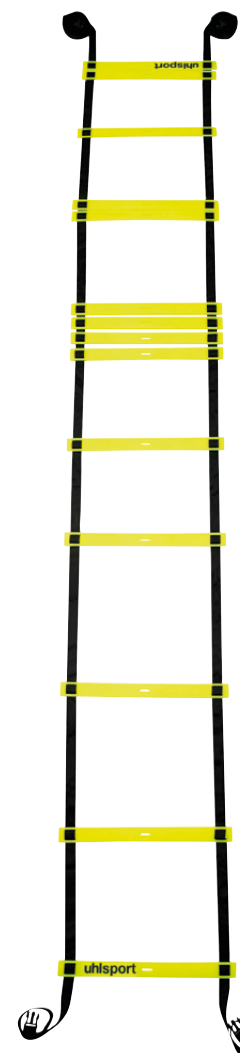

01

01

01

01

01

SLALOM POLE

Art.: 100 1231
Size: Length: 170 cm
P.U.: 1 Piece

01 fluo yellow

SLALOM POLE SET

Art.: 100 1226
Size: Length: 170 cm
P.U.: 6er Pack

01 fluo yellow

TRAINING POLE

Art.: 100 1227
Size: Length: 170 cm
P.U.: 1 Piece

01 fluo yellow

CARRY BAG

Art.: 100 1232
Size: 175 x 10,5 cm
Material: 100% polyester

01 black

01

TACTIC BOARD INCL. MAGNET PLAYERS

Art.: 100 1229
Size: Length: 90 cm
Width: 60 cm

01 white

01

JUMPING POLE SET

Art.: 100 1220
Size: One size
P.U.: 6 poles & 4 fillable feet + 4 connecting clips

01 fluo yellow

COORDINATION LADDER

Art.: 100 1222
Size: Length: 6 m
Width: 44 cm

01 fluo yellow/black