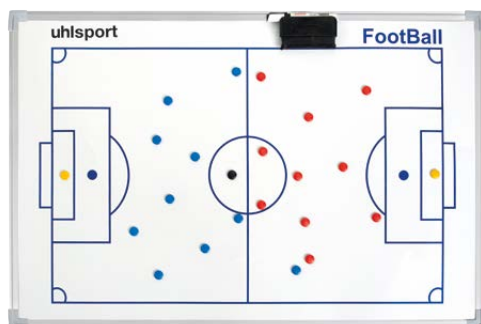

TRAINING POLE

Art.: 100 1227
Size: Length: 170 cm
P.U.: 1 Piece

01 fluo yellow

CARRY BAG

Art.: 100 1232
Size: 175 x 10,5 cm
Material: 100% polyester

01 black

01

TACTIC BOARD INCL. MAGNET PLAYERS