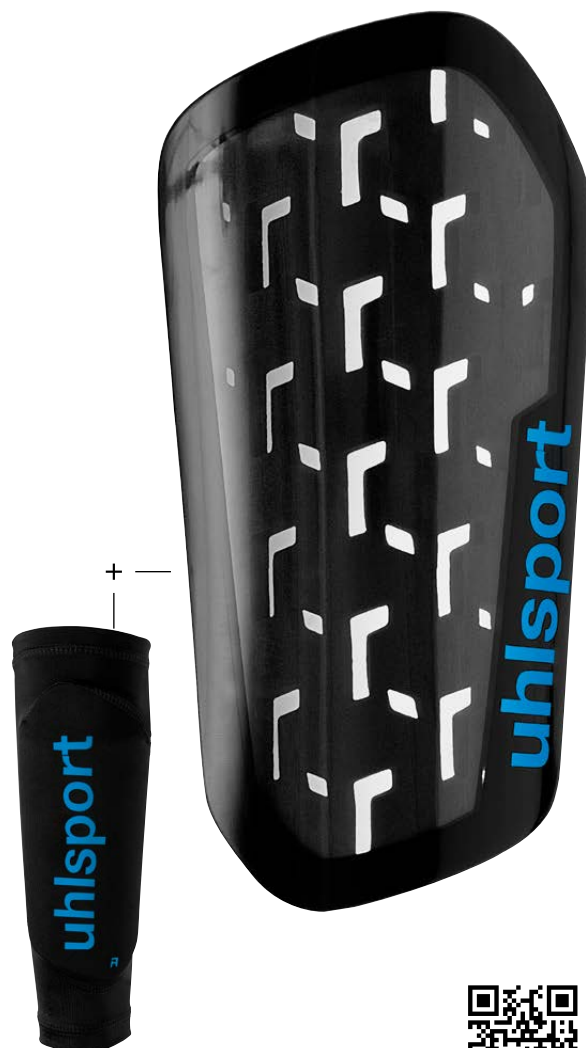

CYBERSHIELD

extremely lightweight
shinguard whiteh
compression stocking

new asymmetric shape for optimised fitting

ultra-flexible and robust shell perforated foam
for a lightweight feel

optimum breathability and strong shock
absorption

compression stocking for a secure fit

CYBERSHIELD

[NEW]

Art.: 100 6811
Size: XS | S | M | L | XL
Material: 45 % ethylenvinylacetat, 30 % lycra,
15 % thermoplastic polyurethan,
5 % polyester, 5 % polyethylen

01 black/fluo blue