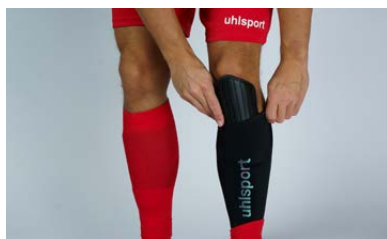

ANTI-SLIP ZONE

for maximum stability

SELF ADHERING

for maximum flexibility

COMPRESSIONSOCK

optimal blood circulation

Step 1

Put on the **TUBE IT** sock and pull the sock shaft over the shin guard..