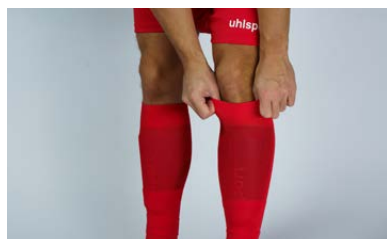

Step 2

Pull the **TUBE IT** sleeve over the **TUBE IT** sock and the shin guard. Smooth the end of the **TUBE IT** sleeve over the ankle.